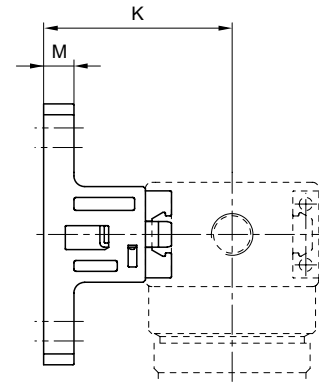

Series NL1
Accessories

Mounting kit

► NL1-MBR-...-W05

00106865

00107314

Part No.	A	B	C	D	E	F	K	M	Material	Weight [kg]
1821336024	11	60	24.5	4.5	5.5	29	43.5	7	Polyamide	0.02