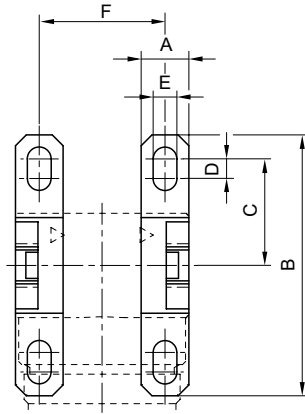

Series NL1
Accessories

Mounting kit

► NL1-MBR-...-W05

00106865

00107314

Part No.	A	B	C	D	E	F	K	M	Material	Weight [kg]
1821336024	11	60	24.5	4.5	5.5	29	43.5	7	Polyamide	0.02